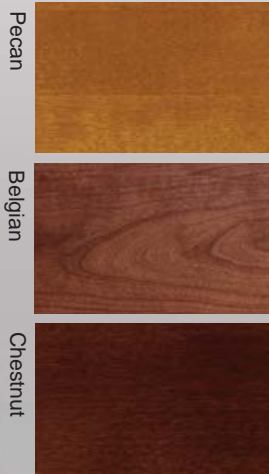

## Sommerset - Cherry

### Door Features

- Mortise and Tenon Door Frame
- Shaker Door with Reversed Raised Panel Inset Into Frame
- Outside Rail is 2-13/16"
- Solid Slab Drawer Front
- Reversed Bevel Edge
- Cherry Hardwood
- Modified Full Overlay - 1/4"

### Additional Features

- Cherry Hardwood Face Frames
- Water Resistant Shelves  
All standard shelves are powdercoated for water resistance and extra durability.
- Available in Three Stains  
Pecan, Belgian, and Chestnut
- Accommodating SKU Range  
Cabinets from 9-72 inch widths to 12-42 inch heights.
- Complete line of vanity cabinets  
Vanities available in handicap or base height at no extra charge.